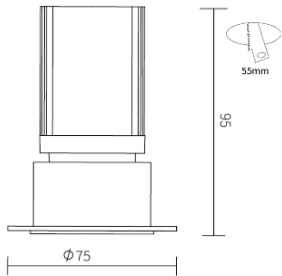

ZOON

Features:

ZOON is a slim-design recessed spotlight, engineered for modern architectural lighting applications. The luminaire features a precision-machined aluminum body, excellent corrosion resistance, and superior thermal management, ensuring long-lasting performance and reliability. Flexible design allows the fixture to be installed combined in 2- and 3-module arrangements, providing enhanced design freedom and uniform lighting composition. Equipped with a high-quality PC (Polycarbonate) lens, the spotlight offers excellent light transmission while maintaining outstanding resistance to impact, scratches, and temperature fluctuations.

The fixture is available with multiple beam angle options and a wide range of optical accessories, allowing precise light control and flexibility for various lighting requirements. Finished with a durable solvent-free powder coating, available in a variety of standard and custom RAL colors (RAL 9004 - RAL 9003 - RAL 9010 - RAL 9016 - White and Black), enabling seamless integration with different architectural and interior design concepts.

Technical Specifications:

Input Voltage: 220- 240 V AC, 50 Hz.
Wattage: 10-14W
High Lumen: 75lm/W
3 STEP Mac Adam
High efficiency, low flicker driver
Lamp Type: COB
Chip Brand: Bridgelux / VS / OSRAM
Driver Brand: VS / Tridonic
Operating Temperature: -20°C to 45°C
Glow Wire Test 850° C
Warranty: 5 Years
Life Time: 50,000hrs at ta 25°C (L80/B10)

Fields of Application:

Retail
Education
Galleries hotels
Living spaces

Installation Method:

Recessed.

Optical accessories

Wattage(W)	:	10	12	14			
Finish	:	White(W)	Black(B)	Gray(G)			
Kelvin*	:	2700K 6500K	3000K	3500K	4000K	5000K	6000K
Beam Angle	:	15°	24°	36°	60°		
CRI	:	80+	90+	95+			
Driver	:	ON/OFF	DALI	Dimming	Bluetooth	Casambi	

*Special Color and Finish on request

Product Code (98707514.10):

Wattage	Lumens(lm)	Dimension(Ø x H) mm	Cut Out (mm)
10	750LM	75x95	55
12	900LM	75x95	55
14	1050LM	75x95	55

*Luminous flux value is calculated for 3500K CRI>90, 3 STEP Mac Adam.

Pluxb luminaires are developed with globally recognized and tested components suppliers, however as per international standards tolerance in initial flux and connected load is at ±5%. Unless stated otherwise, the values apply to an ambient temperature of 25°C