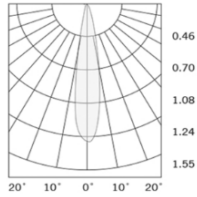

Photometric:

Standards

EN 60598-1

EN 60598-2-2

EN 60598-2-22

EN 60598-3-2

EN 60598-3-3

Order Code Ex: 98707514.10 27K 15D 8 1 W

CCT	Beam Angle	CRI	Driver	Finish
27K - 2700K	15D - 15°	8->80	1 - ON/OFF	W-White
30K - 3000K	24D - 24°	9->90	2 - DALI	B-Black
35K - 3500K	36D - 36°	9->95	3 - Phase Dimming	G-Gray
40K - 4000K	60D - 60°		4 - Bluetooth	
50K - 5000K			5 - Casambi	
60K - 6000K				
65K - 6500K				

Pluxb luminaires are developed with globally recognized and tested components suppliers, however as per international standards tolerance in initial flux and connected load is at $\pm 5\%$. Unless stated otherwise, the values apply to an ambient temperature of 25°C