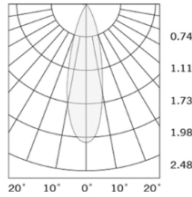

Photometric:

Standards

EN 60598-1

EN 60598-2-2

EN 60598-2-22

EN 60598-3-2

EN 60598-3-3

Order Code Ex: 98707514.10 27K 15D 8 1 W

CCT	Beam Angle	CRI	Driver	Finish
27K - 2700K	15D - 15°	8->80	1 - ON/OFF	W-White
30K - 3000K	24D - 24°	9->90	2 - DALI	B-Black
35K - 3500K	36D - 36°	9->95	3 - Phase Dimming	G-Gray
40K - 4000K	60D - 60°		4 - Bluetooth	
50K - 5000K			5 - Casambi	
60K - 6000K				
65K - 6500K				

Pluxb luminaires are developed with globally recognized and tested components suppliers, however as per international standards tolerance in initial flux and connected load is at $\pm 5\%$. Unless stated otherwise, the values apply to an ambient temperature of 25°C