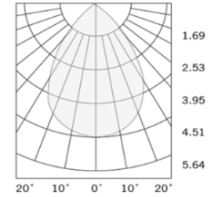

Photometric:

Standards

EN 60598-1

EN 60598-2-2

EN 60598-2-22

EN 60598-3-2

EN 60598-3-3

Order Code Ex: 98707514.10 27K 15D 8 1 W

CCT	Beam Angle	CRI	Driver	Finish
27K - 2700K	15D - 15°	8->80	1 - ON/OFF	W-White
30K - 3000K	24D - 24°	9->90	2 - DALI	B-Black
35K - 3500K	36D - 36°	9->95	3 - Phase Dimming	G-Gray
40K - 4000K	60D - 60°		4 - Bluetooth	
50K - 5000K			5 - Casambi	
60K - 6000K				
65K - 6500K				

Pluxb luminaires are developed with globally recognized and tested components suppliers, however as per international standards tolerance in initial flux and connected load is at $\pm 5\%$. Unless stated otherwise, the values apply to an ambient temperature of 25°C