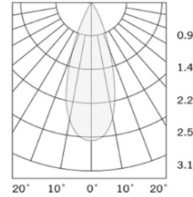

Photometric:

Standards

EN 60598-1

EN 60598-2-2

EN 60598-2-22

EN 60598-3-2

EN 60598-3-3

Order Code Ex: 98707514.10 27K 15D 8 1 W

CCT	Beam Angle	CRI	Driver	Finish
27K - 2700K	15D - 15°	8->80	1 - ON/OFF	W-White
30K - 3000K	24D - 24°	9->90	2 - DALI	B-Black
35K - 3500K	36D - 36°	9->95	3 - Phase Dimming	G-Gray
40K - 4000K	60D - 60°		4 - Bluetooth	
50K - 5000K			5 - Casambi	
60K - 6000K				
65K - 6500K				

Pluxb luminaires are developed with globally recognized and tested components suppliers, however as per international standards tolerance in initial flux and connected load is at $\pm 5\%$. Unless stated otherwise, the values apply to an ambient temperature of 25°C