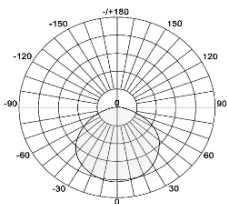

Photometric:

Standards

- EN 60598-1
- EN 60598-2-2
- EN 60598-3-2
- EN 60598-3-3

Pluxb luminaires are developed with globally recognized and tested components suppliers, however as per international standards tolerance in initial flux and connected load is at ±5%. Unless stated otherwise, the values apply to an ambient temperature of 25°C