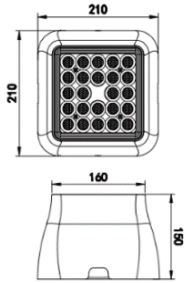

VOLCA

Description:

VOLCA is surface mounted Inground light typically feature durable, weather-resistant housings suitable for outdoor use. Excellent heat dissipation. It include features such as corrosion resistance , dustproof, anodized and polished, sand blasted, not easy to rust and fade. Toughened glass surface, with high hardness, not easy to break. It comes with different CCT and R/G/B LED sources and various beam angles this family is a perfect solution to the requirement. It has very wide application like For landscape lighting, garden lighting, horticultural engineering design, public fountain square Lighting.

Product Specifications:

Front cover : Stainless steel 316 SUS
 Housing : Die cast Aluminum grey
 Glass : Tempered glass
 Gasket: Molding shaped silicone seal
 Lens/Reflector : Optical lens (efficiency>90%)
 Power Cable: 0.5 mt. power cable included
 Driver : High efficiency, low flicker driver
 Installation Type: Surface mounted
 Adjustable: No

Order Code:

Product Code	Wattage	CCT	Voltage	Beam Angle	Finish	Control Mode
544210	48-48W(24X2W)	27-2700K	D-24VDC	10-10°	SS-Stainless Steel 316	1-ON/OFF
		30-3000K		15-15°		2-DALI
		40-4000K		18-18°		3-0/1-10V
		60-6000K		24-24°		4-Phase cut
		92-RGB		30-30°		5-DMX
		93-RGB DMX		38-38°		
		82-RGBW		45-45°		
		83-RGBW DMX		60-60°		

Product Code	Wattage	CCT	Voltage	Beam Angle	Finish	Control Mode
544210	48-48W(24X2W)	27-2700K	A-220-240VAC	10 - 10°	SS-Stainless Steel 316	1-ON/OFF
		30-3000K		15- 15°		2-DALI
		40-4000K		30-30°		3-0/1-10V
		60-6000K		45 - 45°		4-Phase cut
				60 - 60°		5-DMX