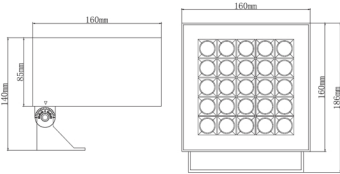

UNO

Features:

UNO is a Flood Light which is designed for durable and efficient outdoor lighting. Its die-cast aluminum housing with a polyester-sprayed surface provides shockproof and corrosion-resistant performance. The imported anti-aging rubber seal-ring ensures waterproofing and protection. A transparent tempered glass lamp enhances light transmission and durability. Its also comes with adjustable bracket Base, Round Base and Stand Base. The honeycomb can make your lighting more dramatic or cinematic. Toughened glass surface, with high hardness, not easy to break. The UV-assisted and IR-free design protects illuminated objects. With gradual temperature increase, excellent heat dissipation, and waterproof sealing.
Control Mode : DMX512

Product Specifications:

Housing : Die cast aluminum
Front cover : Die cast aluminum
Coating : Powder Coating
Glass : Silver print
Net Weight : 4.5KG
Gasket : Molding shaped silicone seal
Lens/Reflector : Optical lens (efficiency>90%)
Power Cable : 0.5 mt. power cable included
Driver : High efficiency, low flicker driver
Installation Type : Surface Mounted
Adjustable : Yes

Technical Specifications:

Wattage : 30 - 50W
Voltage : DC24V / 85V-265V AC
Frequency : 50-60Hz
Light Source : OSRAM / EPISTAR / CREE
Lumen : 120lm/W
Mac Adam : 3 Step
Safety Class : III
Working Temperature :-25°C to 50°C
Life Time : 50,000hrs (L80/B10) at 35°C
Warranty : 5 Years

Parameter:

Wattage(W)	:	30W / 50W
Finish	:	Black (B) / Customized (C)
Kelvin*	:	2700K / 3000K / 4000K / 6500K / RGB / RGBW
Beam Angle	:	8° / 15° / 30° / 45° / 60° / 15°x45° / 10°x 60°
CRI	:	80+ 90+
Driver	:	ON/OFF / DALI / 0 / 1-10V / DMX

Order Code :

Product Code	Type	Wattage	CCT	Voltage(DC)	Beam Angle	Finish	Control Mode	
545160	6-Spike	30 - 30W	27-2700K	D-24VDC	8 - 8°	B-Black	1-ON/OFF	
	7-Base	50 - 50W	30-3000K		15 - 15°	C-Customized	2-DALI	
	8-Hood		40-4000K		30 - 30°			3-0/1-10V
			65-6500K		45 - 45°			4-DMX
			92-RGB		60 - 60°			
			93-RGB DMX		15x45 - 15°x45°			
	82-RGBW	10x60- 10°x60°						
	83-RGBW DMX							

Ex: Order Code: 54516063027D'8B1

Product Code	Type	Wattage	CCT	Voltage(DC)	Beam Angle	Finish	Control Mode	
545160	6-Spike	30 - 30W	27-2700K	A - 85V-265VAC	8 - 8°	B-Black	1-ON/OFF	
	7-Base	50 - 50W	30-3000K		15 - 15°	C-Customized	2-DALI	
	8-Hood		40-4000K		30 - 30°			3-0/1-10V
			65-6500K		45 - 45°			
					60 - 60°			
					15x45 - 15°x45°			
		10x60- 10°x60°						

Standards

EN 60598-1

EN 60598-2-2

EN 60598-2-22

EN 60598-3-2

Ex: Order Code: 54516063027A'8B1

Pluxb luminaires are developed with globally recognized and tested components suppliers, however as per international standards tolerance in initial flux and connected load is at ±5%. Unless stated otherwise, the values apply to an ambient temperature of 25°C