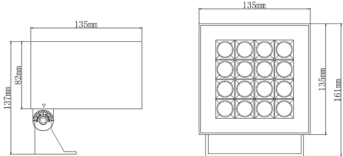

Parameter:

Wattage(W)	:	25W / 30W
Finish	:	Black (B) / Customized (C)
Kelvin*	:	2700K / 3000K / 4000K / 6500K / RGB / RGBW
Beam Angle	:	8° / 15° / 30° / 45° / 60° / 15°x45° / 10°x 60°
CRI	:	80+ 90+
Driver	:	ON/OFF / DALI / 0 / 1-10V / Phase Cut / DMX