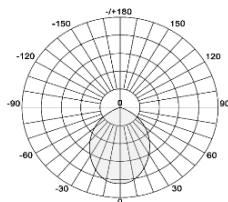

Photometric:

Standards:

- EN 60598-1
- EN 60598-2-2
- EN 60598-3-2
- EN 60598-3-3

Pluxb luminaires are developed with globally recognized and tested components suppliers, however as per international standards tolerance in initial flux and connected load is at ±5%. Unless stated otherwise, the values apply to an ambient temperature of 25°C