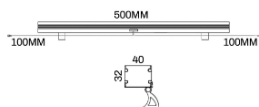

SPLASH'H

Description:

SPLASH'H outdoor linear wall washer is lighting fixtures designed to provide uniform illumination along the length of a wall or other vertical surfaces.

It includes features such as corrosion resistance, dustproof, anodized and polished, sandblasted, not easy to rust and fade.

Toughened glass surface, with high hardness, not easy to break.

This lighting fixture is available in two lengths: 500 mm and 1000 mm.

The number of lenses within the system changes based on the selected length, ensuring optimal performance and functionality for each configuration.

They are commonly used in architectural lighting to enhance the aesthetics of buildings, highlight textures, and create visually appealing lighting effects.

Product Specifications:

Housing : Die cast aluminum
Coating: Powder Coating
Glass : Silver print glass
Gasket: Molding shaped silicone seal
Lens/Reflector : Optical lens (efficiency>90%)
Power Cable: 0.5 mt. power cable included
Driver : High efficiency, low flicker driver
Installation Type: Surface Mounted
Adjustable: Yes

Technical Specifications:

Wattage: 9 - 12W
Voltage: DC24V
Frequency: 50-60Hz
Light Source: OSRAM/EPISTAR/CREE
Lumen: 100lm/W
Mac Adam: 3 Step
Safety Class: III
Working Temperature:-20°C to 55°C
Life Time: 50,000hrs (L80/B10) at 35°C
Warranty: 5 Years

Parameter:

Wattage(W)	:	9W / 12W
Finish	:	Grey (G) / Customized (C)
Kelvin*	:	2700K / 3000K / 4000K / 6000K / RGB / RGBW
Beam Angle	:	Symmetric 8° / 15° / 25° / 40° / 60° and Asymmetric 10*30° / 10*40° / 10*60° / 20*40° / 20*60°
CRI	:	80
Control Mode	:	ON/OFF / DALI / 0 / 1-10V / Phase Cut / DMX

Order Code:

Product Code	Wattage	CCT	Voltage(DC)	Beam Angle	Finish	Control Mode
5424031	09-9W(12X0.75W)	27-2700K	D-24VDC	8-8°	G-Grey	1-ON/OFF
	12-12W(12x1W)	30-3000K		15-15°	C-Customize	2-DALI
		40-4000K		40-40°		3-0/1-10V
		60-6000K		60-60°		4-Phase Cut
		92-RGB		10*30-10*30°		5-DMX
		93-RGB DMX		10*40-10*40°		
		82-RGBW		20*40-20*40°		
		83-RGBW DMX		20*60-20*60°		

Ex: Order Code: 54240310927D'8G1