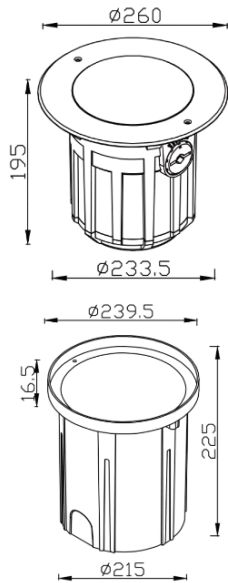

SHAFT

Description:

SHAFT is a Beam Direction Adjustable Inground light typically feature durable, weather-resistant housings suitable for outdoor use. Excellent heat dissipation.

It include features such as corrosion resistance , dustproof, anodized and polished, sand blasted, not easy to rust and fade.

Product Specifications:

Front cover : Stainless Steel 316 SUS

Housing : Die cast aluminum grey

Coating: Powder Coating

Glass : Tempered glass

Gasket: Molding shaped silicone seal

Lens/Reflector : Optical lens (efficiency>90%)

Order Code:

Product Code	Wattage	CCT	Voltage(DC)	Beam Angle	Finish	Control Mode
544260	48-48W(24X2W)	27-2700K	D-24VDC	10 - 10°	SS-Stainless Steel 316	1-ON/OFF
	60-60W(24X2.5W)	30-3000K		18 - 18°		2-DALI
	72-72W(24X3W)	40-4000K		24 - 24°		3-0/1-10V
		60-6000K		38 - 38°		4-Phase cut
		92-RGB		45 - 45°		5-DMX
		93-RGB DMX		60 - 60°		
		82-RGBW				

83-RGBW
DMX

Ex: Order Code: 5442604827D'10SS1

Product Code	Wattage	CCT	Voltage(AC)	Beam Angle	Finish	Control Mode
544260	60-60W(24X2.5W)	27-2700K	A-220-240VAC	10 - 10°	SS-Stainless Steel 316L	1-ON/OFF
		30-3000K		25 - 25°		2-DALI
		40-4000K		45 - 45°		3-0/1-10V
		60-6000K		60 - 60°		4-Phase cut
						5-DMX