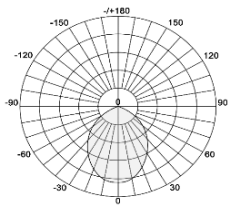

Photometric :

Standard:

EN 60598-1

EN 60598-2-2

EN 60598-3-2

EN 60598-3-3

Pluxb luminaires are developed with globally recognized and tested components suppliers, however as per international standards tolerance in initial flux and connected load is at $\pm 5\%$. Unless stated otherwise, the values apply to an ambient temperature of 25°C