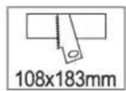

RIVO

Features:

RIVO is recessed adjustable downlight, die cast aluminum body.
Simple and easy appearance, in line with contemporary aesthetic concept.
Aluminum reflector for extend long service lifetime.
High light Transmissivity.
Homogenous, well-balanced light dispersing, no shadow.

Technical Specifications:

Input Voltage: 220-240 V AC, 50 Hz.
Wattage: 2X15 - 2X18 W
High Lumen: 120lm/w
3 STEP Mac Adam
High efficiency, low flicker driver
Lamp Type: COB
Operating Temperature: -20°C to 45°C
Glow Wire Test 850° C
Warranty : 5 Years
Life Time: 50,000hrs at ta 25°C
(L80/B10)

Fields of Application:

Retail
Galleries hotels
Living spaces
Conference rooms
Counters
Restaurants

Installation Method:

Recessed Trimless Adjustable.

Wattage(W)	:	2X15	2X18		
Finish	:	White(W)	Black(B)	Gray(G)	
Kelvin*	:	3000K	4000K	5000K	
Beam Angle	:	15°	24°	36°	
CRI	:	80+	90+		
Driver	:	ON/OFF	0/1-10V	DALI	Phase Dimming Bluetooth

*Special Color & Finish on request

Product Code (96817936.40):

Wattage	Lumens(lm)	Dimension(LxWxH) mm	Cut out (mm)
2X15	3600LM	179x99x128	183x108
2X18	43200LM	179x99x128	183x108

*Luminous flux value is calculated for 4000K CRI>80