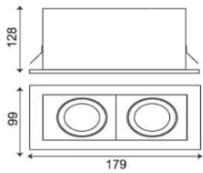

RIVO

Features:

RIVO is recessed adjustable downlight, die cast aluminum body.
Simple and easy appearance, in line with contemporary aesthetic concept.
Aluminum reflector for extend long service lifetime.
High light Transmissivity.
Homogenous, well-balanced light dispersing, no shadow.

Technical Specifications:

Input Voltage: 220-240 V AC, 50 Hz.
Wattage: 2X15 - 2X18 W
High Lumen: 120lm/w
3 STEP Mac Adam
High efficiency, low flicker driver
Lamp Type: COB
Operating Temperature: -20°C to 45°C
Glow Wire Test 850° C
Warranty : 5 Years
Life Time: 50,000hrs at ta 25°C
(L80/B10)

Fields of Application:

Retail
Galleries hotels
Living spaces
Conference rooms
Counters
Restaurants

Installation Method:

Recessed Trimless Adjustable.

Wattage(W)	:	2X15	2X18		
Finish	:	White(W)	Black(B)	Gray(G)	
Kelvin*	:	3000K	4000K	5000K	
Beam Angle	:	15°	24°	36°	
CRI	:	80+	90+		
Driver	:	ON/OFF	0/1-10V	DALI	Phase Dimming Bluetooth

*Special Color & Finish on request

Product Code (96817936.40):

Wattage	Lumens(lm)	Dimension(LxWxH) mm	Cut out (mm)
2X15	3600LM	179x99x128	183x108
2X18	43200LM	179x99x128	183x108

*Luminous flux value is calculated for 4000K CRI>80