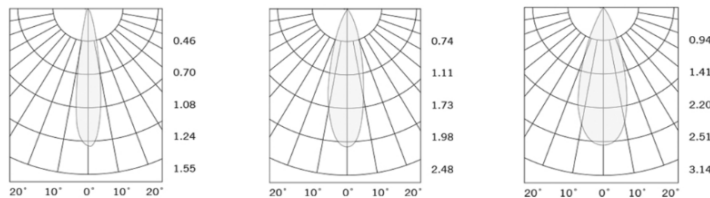

Photometric:

Standards

- EN 60598-1
- EN 60598-2-2
- EN 60598-2-22
- EN 60598-3-2
- EN 60598-3-3

Order Code Ex: 96817936.40 30K 15D 8 1 W

CCT	Beam Angle	CRI	Driver	Finish
30K - 3000K	15D - 15°	8->80	1 - ON/OFF	W-White
40K - 4000K	24D - 24°	9->90	2 - 0/1-10V	B-Black
50K - 5000K	36D - 36°		3 - DALI	G-Gray
			4 - Phase Dimming	
			5 - Bluetooth	

Pluxb luminaires are developed with globally recognized and tested components suppliers, however as per international standards tolerance in initial flux and connected load is at ±5%. Unless stated otherwise, the values apply to an ambient temperature of 25°C