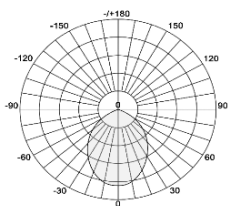

Photometric:

Standards:

- EN 60598-1
- EN 60598-2-2
- EN 60598-3-2
- EN 60598-3-3

Pluxb luminaires are developed with globally recognized and tested components suppliers, however as per international standards tolerance in initial flux and connected load is at ±5%. Unless stated otherwise, the values apply to an ambient temperature of 25°C