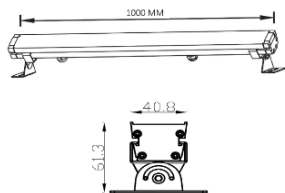

LUX

Description:

LUX outdoor linear wall washer is lighting fixtures designed to provide uniform illumination along the length of a wall or other vertical surfaces.

It include features such as corrosion resistance , dustproof, anodized and polished, sandblasted, not easy to rust and fade.

Toughened glass surface, with high hardness, not easy to break.

It comes with different CCT and R/G/B LED sources and various beam angles this family is a perfect solution to the requirement.

They are commonly used in architectural lighting to enhance the aesthetics of buildings, highlight textures, and create visually appealing lighting effects

Product Specifications:

Housing : Die cast aluminum
Front cover : Die cast aluminum
Coating: Powder Coating
Glass : Silver print glass
Gasket: Molding shaped silicone seal
Lens/Reflector : Optical lens (efficiency>90%)
Power Cable: 0.5 mt. power cable included
Driver : High efficiency, low flicker driver
Installation Type: Surface Mounted
Adjustable: Yes

Technical Specifications:

Wattage: 24-36W
Voltage: DC24V / 220-240V AC
Frequency: 50-60Hz
Light Source: OSRAM/EPISTAR/CREE
Lumen: 100lm/W
Mac Adam: 3 Step
Safety Class: III / II
Working Temperature:-20°C to 55°C
Life Time: 50,000hrs (L80/B10) at 35°C
Warranty: 5 Years

Parameter:

Wattage(W)	:	24W / 36W
Finish	:	Grey (G) / Customized (C)
Kelvin*	:	2700K / 3000K / 4000K / 6000K / RGB / RGBW
Beam Angle	:	Symmetric 8° / 15° / 25° / 40° / 60° and Asymmetric 10*30° / 10*40° / 10*60° / 20*40° / 20*60°
CRI	:	80
Control Mode	:	ON/OFF / DALI / 0 / 1-10V / Phase Cut / DMX

Order Code:

Product Code	Wattage	CCT	Voltage(DC)	Beam Angle	Finish	Control Mode
5424162	24-24W(24x1W)	27-2700K	D-24VDC	8-8°	G-Gray	1-ON/OFF
	36-36W(24X1.5W)	30-3000K		15-15°	C-Customize	2-DALI
40-4000K		40-40°		3-0/1-10V		
60-6000K		60-60°		4-Phase Cut		
92-RGB		10*30-10*30°		5-DMX		
93-RGB DMX		10*40-10*40°				
	82-RGBW	20*40-20*40°				
	83-RGBW DMX	20*60-20*60°				

Ex: Order Code: 54241622427D'8G1