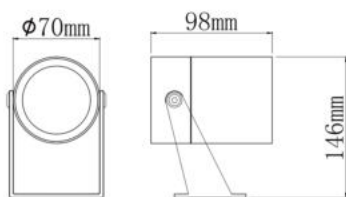

Parameter:

Wattage(W)	:	15W
Finish	:	Matt Grey Oil Painted (G) / Matt Black (B) / Customized (C)
Kelvin*	:	2700K / 3000K / 4000K / 6000K
Beam Angle	:	8° / 15° / 30° / 45° / 60° / 15°x45° / 10°x 60°
CRI	:	80+
Driver	:	ON/OFF / DALI / 0 / 1-10V