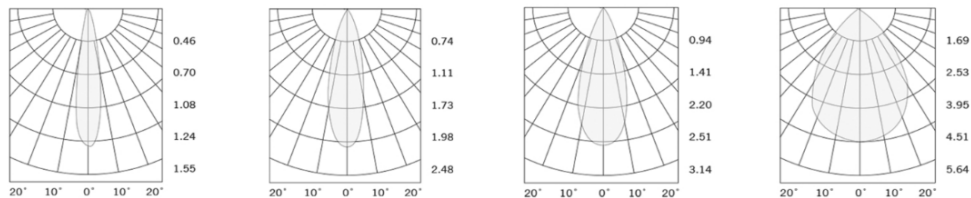

Fields of Application:

Retail
 Education
 Galleries hotels
 Living spaces

Installation Method:

Recessed Adjustable

Wattage(W)	:	15				
Finish	:	White(W)	Black(B)	Gray(G)		
Kelvin*	:	2700K	3000K	4000K	5000K	5700K
Beam Angle	:	15°	24°	36°	60°	
CRI	:	90+				
Driver	:	ON/OFF	0/1-10V	DALI	Phase Dimming	Bluetooth

*Special Color and Finish on request

Product Code (96808815.50):

Wattage	Lumens(lm)	Dimension(Ø x H) mm	Cut Out (mm)
15	1500LM	88x103	80

*Luminous Lux value is calculated for 4000K CRI>90

Photometric:

Pluxb luminaires are developed with globally recognized and tested components suppliers, however as per international standards tolerance in initial flux and connected load is at ±5%. Unless stated otherwise, the values apply to an ambient temperature of 25°C