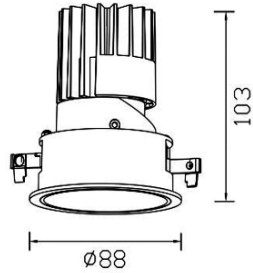

JOYA

Features:

JOYA Trim and deep adjustable design, die cast aluminum body with optics Lens.
 Product has good design with the low glare and aluminum reflector and can be tiltable up to 30°.
 Different colors of reflector are available Matt Black, Matt White, Gloss Black, Matt Gold, Dark Chrome, Chrome, and accessories of lens HoneyComb / Spread Lens/ Solite Lens.
 The product has customized IP20 / IP44 / IP65, it will be as required.
 Thermally engineered heatsink creates highly efficient passive cooling system.
 Product has Ultra compact design and ensures UGR<18.
 Homogenous, well-balanced light dispersing, no shadow.

Technical Specifications:

Input Voltage: 220- 240V AC, 50/60Hz.
 Wattage: 15W
 High Lumen: 100lm/w
 3 STEP Mac Adam
 High efficiency, low flicker driver
 Light source: Citizen CLU02Q-1202
 Lamp Type: COB
 Operating Temperature: -20°C to 45°C
 Glow Wire Test 850° C
 Warranty: 5 Years
 Life Time: 50,000hrs at ta 25°C
 (L90/B20)

*Special Color and Finish on request

Product Code (96808815.50):

Wattage	Lumens(lm)	Dimension(Ø x H) mm	Cut Out (mm)
15	1500LM	88x103	80

*Luminous Lux value is calculated for 4000K CRI>90

Photometric:

Pluxb luminaires are developed with globally recognized and tested components suppliers, however as per international standards tolerance in initial flux and connected load is at ±5%. Unless stated otherwise, the values apply to an ambient temperature of 25°C