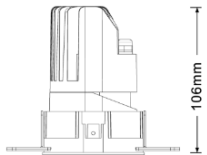

### Features:

GAMA is Recessed Trimless Adjustable Spot Light made from die-cast aluminum with a solvent-free powder coating for durability and eco-friendliness. It has a small cutout design, making it suitable for applications requiring minimal visibility. And can be tilt up to 30° and adjustable 355°, allowing for flexibility in directing light to specific areas or objects. Equipped with a honeycomb louvre and spread lens it helps to reduce glare and evenly distribute light for a softer, more controlled output. Its offers various beam angles, allowing for customization depending on the lighting needs.

### Product Code (97707318.20):

Wattage	Lumens(lm)	Dimension (ØxH) mm	Cut Out (mm)
15	1275LM	73x106	75
18	1530LM	73x106	75

\*Luminous lux value is calculated for 4000K CRI>90