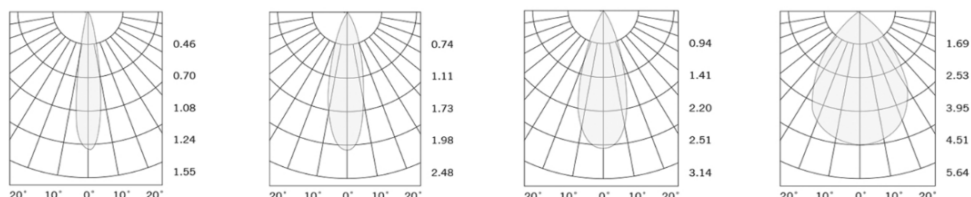

Photometric:

Pluxb luminaires are developed with globally recognized and tested components suppliers, however as per international standards tolerance in initial flux and connected load is at ±5%. Unless stated otherwise, the values apply to an ambient temperature of 25°C