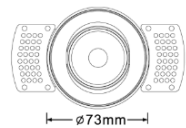

### Features:

GAMA is Recessed Trimless Adjustable Spot Light made from die-cast aluminum with a solvent-free powder coating for durability and eco-friendliness. It has a small cutout design, making it suitable for applications requiring minimal visibility. And can be tilt up to 30° and adjustable 355°, allowing for flexibility in directing light to specific areas or objects. Equipped with a honeycomb louvre and spread lens it helps to reduce glare and evenly distribute light for a softer, more controlled output. Its offers various beam angles, allowing for customization depending on the lighting needs.

### Product Code (97707318.20):

Wattage	Lumens(lm)	Dimension (ØxH) mm	Cut Out (mm)
15	1275LM	73x106	75
18	1530LM	73x106	75

\*Luminous lux value is calculated for 4000K CRI>90