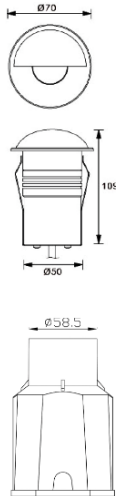

EYE

Description:

EYE round wall light, typically small circular fixture designed for outdoor or indoor use. It is installed flush with a surface, such as a stair, deck, or pathway, to provide illumination and enhance safety.

Round step lights are commonly used to illuminate steps, walkways, or other areas where low-level, subtle lighting is desired for both aesthetic and practical purposes.

Product Specifications:

Front cover : Die cast Aluminum grey
 Housing : Die cast Aluminum grey
 Glass : NA
 Gasket: Molding shaped silicone seal
 Lens/Reflector : Optical lens (efficiency>90%)
 Power Cable: 0.5 mt. power cable included
 Driver : High efficiency, low flicker driver
 Installation Type: Wall Mounted
 Adjustable: No

Parameter:

Wattage(W)	:	5W
Finish	:	Grey (G) / Customized (C)
Kelvin*	:	2700K/ 3000K / 4000K / 6000K
Beam Angle	:	80°
CRI	:	80
Control Mode	:	ON/OFF / DALI / 0 / 1-10V / Phase Cut

Order Code:

Product Code	Wattage	CCT	Voltage	Beam Angle	Finish	Control Mode
540070	05-5W(1x5W)	27-2700K	A-220-240VAC	80-80°	G-Grey	1-ON/OFF
		30-3000K			C-Customized	2-DALI
		40-4000K				3-0/1-10V
		60-6000K				4-Phase cut