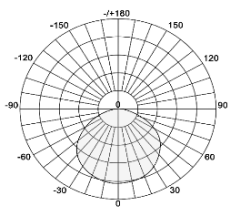

Parameter:

Wattage(W)	:	5W
Finish	:	Grey (G) / Customized (C)
Kelvin*	:	2700K/ 3000K / 4000K / 6000K
Beam Angle	:	80°
CRI	:	80
Control Mode	:	ON/OFF / DALI / 0 / 1-10V / Phase Cut

Order Code:

Product Code	Wattage	CCT	Voltage	Beam Angle	Finish	Control Mode
540070	05-5W(1x5W)	27-2700K	A-220-240VAC	80-80°	G-Grey	1-ON/OFF
		30-3000K			C-Customized	2-DALI
		40-4000K				3-0/1-10V
		60-6000K				4-Phase cut

Ex: Order Code: 5400700527A'80G1

Photometric:

Standards :

- EN 60598-1
- EN 60598-2-2
- EN 60598-3-2
- EN 60598-3-3

Pluxb luminaires are developed with globally recognized and tested components suppliers, however as per international standards tolerance in initial flux and connected load is at ±5%. Unless stated otherwise, the values apply to an ambient temperature of 25°C