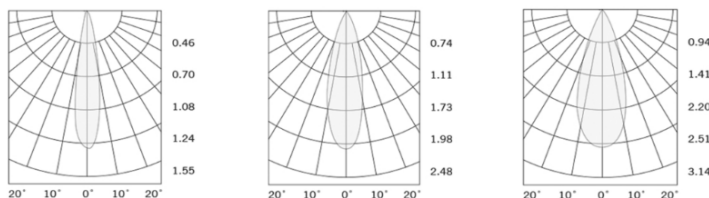

Photometric:

Standards

- EN 60598-1
- EN 60598-2-2
- EN 60598-2-22
- EN 60598-3-2
- EN 60598-3-3

Order Code Ex: 96817425.40 27K 15D 8 1 W

CCT	Beam Angle	CRI	Driver	Finish
27K - 2700K	15D - 15°	8->80	1 - ON/OFF	W-White
30K - 3000K	24D - 24°	9->90	2 - 0/1-10V	B-Black
40K - 4000K	36D - 36°		3 - DALI	G-Gray
50K - 5000K			4 - Phase Dimming	
57K - 5700K			5 - Bluetooth	

Pluxb luminaires are developed with globally recognized and tested components suppliers, however as per international standards tolerance in initial flux and connected load is at ±5%. Unless stated otherwise, the values apply to an ambient temperature of 25°C