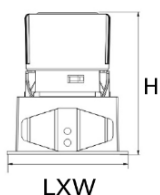

EVA PRO

Features:

Eva Pro Trimless Recessed downlight with highly efficacy PC reflector and PMMA lens.
Precision engineered adjustment mechanism, easy to adjust to specific angle.
Thermally engineered heatsink creates highly efficient passive cooling system.
Different colors of secondary reflector are available.
Anti-glare accessory provides maximum eye comfort.
30° tilt and 355° rotation.

Technical Specifications:

Input Voltage: 220-240 V AC, 50 Hz.
Wattage: 20 - 25 W
High Lumen: 115lm/w
3 STEP Mac Adam
High efficiency, low flicker driver
Lamp Type: COB
Operating Temperature: -20°C to 45°C
Glow Wire Test 850°C
Warranty: 5 Years
Life Time: 50,000hrs at 25°C (L80/B10)

Fields of Application:

Retail
Galleries hotels
Living spaces
Conference rooms
Counters
Restaurants

Installation Method:

Trimless Recessed Adjustable

Wattage(W)	:	20	25			
Finish	:	White(W)	Black(B)	Gray(G)		
Kelvin*	:	2700K	3000K	4000K	5000K	5700K
Beam Angle	:	15°	24°	36°		
CRI	:	80+	90+			
Driver	:	ON/OFF	0/1-10V	DALI	Phase Dimming	Bluetooth

*Special Color & Finish on request

Product Code (96817425.40):

Wattage	Lumens(lm)	Dimension(LxW xH) mm	Cut out (mm)
20	2300LM	174.4x92x110	95x95
25	2875LM	174.4x92x122	95x95

*Luminous øux value is calculated for 4000K CRI>80