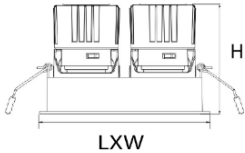

EVA PRO

Features:

- Eva Pro Recessed downlight with highly efficacy PC reflector and PMMA lens.
- Precession engineered adjustment mechanism, easy to adjust to specific angle.
- Thermally engineered heatsink creates highly efficient passive cooling system.
- Different colors of secondary reflector are available.
- Anti-glare accessory provides maximum eye comfort.
- 30° tilt and 355° rotation.

Technical Specifications:

- Input Voltage: 220-240 V AC, 50 Hz.
- Wattage: 20 - 30 W
- High Lumen: 115lm/w
- 3 STEP Mac Adam
- High efficiency, low flicker driver
- Lamp Type: COB
- Operating Temperature: -20°C to 45°C
- Glow Wire Test 850°C
- Warranty: 5 Years
- Life Time: 50,000hrs at 25°C (L80/B10)

Fields of Application:

- Retail
- Galleries hotels
- Living spaces
- Conference rooms
- Counters
- Restaurants

Installation Method:

Recessed Adjustable

Wattage(W)	:	20	30			
Finish	:	White(W)	Black(B)	Gray(G)		
Kelvin*	:	2700K	3000K	4000K	5000K	5700K
Beam Angle	:	15°	24°	36°		
CRI	:	80+	90+			
Driver	:	ON/OFF	0/1-10V	DALI	Phase Dimming	Bluetooth

*Special Color & Finish on request

Product Code (96815430.60):

Wattage	Lumens(lm)	Dimension(LxW xH) mm	Cut out (mm)
20	2300LM	154.5x85x99	150x75
30	3450LM	154.5x85x109	150x75

*Luminous øux value is calculated for 4000K CRI>80