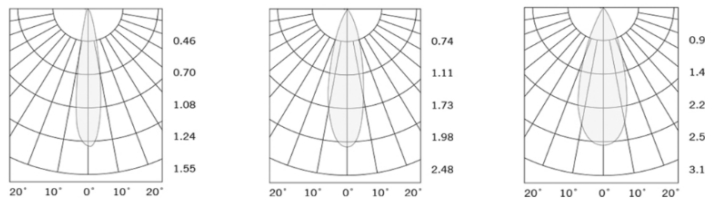

EVA PRO

Features:

- Eva Pro Recessed downlight with highly efficacy PC reflector and PMMA lens.
- Precession engineered adjustment mechanism, easy to adjust to specific angle.
- Thermally engineered heatsink creates highly efficient passive cooling system.
- Different colors of secondary reflector are available.
- Anti-glare accessory provides maximum eye comfort.
- 30° tilt and 355° rotation.

Technical Specifications:

- Input Voltage: 220-240 V AC, 50 Hz.
- Wattage: 20 - 30 W
- High Lumen: 115lm/w
- 3 STEP Mac Adam
- High efficiency, low flicker driver
- Lamp Type: COB
- Operating Temperature: -20°C to 45°C
- Glow Wire Test 850°C
- Warranty: 5 Years
- Life Time: 50,000hrs at 25°C (L80/B10)

Fields of Application:

- Retail
- Galleries hotels
- Living spaces
- Conference rooms
- Counters
- Restaurants

Installation Method:

Recessed Adjustable

Wattage(W)	:	20	30			
Finish	:	White(W)	Black(B)	Gray(G)		
Kelvin*	:	2700K	3000K	4000K	5000K	5700K
Beam Angle	:	15°	24°	36°		
CRI	:	80+	90+			
Driver	:	ON/OFF	0/1-10V	DALI	Phase Dimming	Bluetooth

*Special Color & Finish on request

Product Code (96815430.60):

Wattage	Lumens(lm)	Dimension(LxW xH) mm	Cut out (mm)
20	2300LM	154.5x85x99	150x75
30	3450LM	154.5x85x109	150x75

*Luminous øux value is calculated for 4000K CRI>80

Photometric:

Standards

- EN 60598-1
- EN 60598-2-2
- EN 60598-2-22
- EN 60598-3-2
- EN 60598-3-3

Order Code Ex: 96815430.60 27K 15D 8 1 W

CCT	Beam Angle	CRI	Driver	Finish
27K - 2700K	15D - 15°	8->80	1 - ON/OFF	W-White
30K - 3000K	24D - 24°	9->90	2 - 0/1-10V	B-Black
40K - 4000K	36D - 36°		3 - DALI	G-Gray
50K - 5000K			4 - Phase Dimming	
57K - 5700K			5 - Bluetooth	

Pluxb luminaires are developed with globally recognized and tested components suppliers, however as per international standards tolerance in initial flux and connected load is at ±5%. Unless stated otherwise, the values apply to an ambient temperature of 25°C