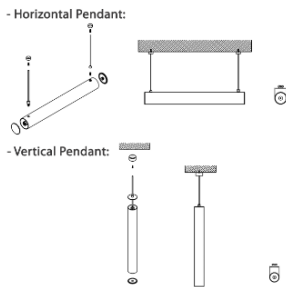

DAWA

Features:

DAWA Architectural Light, is seamlessly blends modern design with cutting-edge technology, offering both elegance and high efficiency.

Equipped with a high-efficiency LED light source, it delivers bright, uniform illumination while consuming minimal power.

The light features a professional optical PC diffuser with low anti-glare value, providing a soft, comfortable light that creates a welcoming ambiance without straining the eyes, With constant current technology.

This pendant light ensures consistent, safe, and reliable performance over time. Its low power consumption further enhances its eco-friendly credentials, making it an ideal lighting solution for those seeking both sustainability and style.

Technical Specifications:

Input Voltage: 220-240 V AC, 50 Hz.

Wattage: 12-24W

High Lumen: 110lm/w

3 STEP Mac Adam

High efficiency, low flicker driver

Lamp Type: SMD2835 LED

Operating Temperature: -20°C to 45°C

Glow Wire Test 850° C

Warranty: 5 Years

Life Time: 50,000hrs at 25°C

(L80/B10).

Fields of Application:

Retail

Education

Galleries hotels

Living spaces

Conference rooms

Counters

Restaurants

Installation Method:

Recessed

Wattage(W)	:	12	24		
Finish	:	White(W)			
Kelvin*	:	3000K	4000K	5000K	6500K
Beam Angle	:	360°			
CRI	:	80+	90+		
Driver	:	ON/OFF	0/1-10V	DALI	Phase Dimming

*Special Color and Finish on request

Product Code (96803824):

Wattage	Lumens(lm)	Dimension(Øx L) mm
12	1320LM	38X600
24	2640LM	38X1200

*Luminous flux value is calculated for 4000K CRI>80