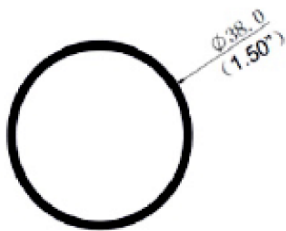

DAWA

Features:

DAWA Architectural Light, is seamlessly blends modern design with cutting-edge technology, offering both elegance and high efficiency.

Equipped with a high-efficiency LED light source, it delivers bright, uniform illumination while consuming minimal power.

The light features a professional optical PC diffuser with low anti-glare value, providing a soft, comfortable light that creates a welcoming ambiance without straining the eyes, With constant current technology.

This pendant light ensures consistent, safe, and reliable performance over time. Its low power consumption further enhances its eco-friendly credentials, making it an ideal lighting solution for those seeking both sustainability and style.

Technical Specifications:

Input Voltage: 220-240 V AC, 50 Hz.

Wattage: 12-24W

High Lumen: 110lm/w

3 STEP Mac Adam

High efficiency, low flicker driver

Lamp Type: SMD2835 LED

Operating Temperature: -20°C to 45°C

Glow Wire Test 850° C

Warranty: 5 Years

Life Time: 50,000hrs at 25°C

(L80/B10).

Fields of Application:

Retail

Education

Galleries hotels

Living spaces

Conference rooms

Counters

Restaurants

Installation Method:

Recessed

Wattage(W)	:	12	24		
Finish	:	White(W)			
Kelvin*	:	3000K	4000K	5000K	6500K
Beam Angle	:	360°			
CRI	:	80+	90+		
Driver	:	ON/OFF	0/1-10V	DALI	Phase Dimming

*Special Color and Finish on request

Product Code (96803824):

Wattage	Lumens(lm)	Dimension(Øx L) mm
12	1320LM	38X600
24	2640LM	38X1200

*Luminous flux value is calculated for 4000K CRI>80