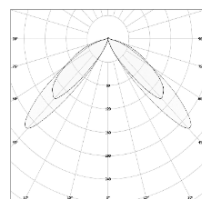

Living spaces

Conference rooms

Counters

Restaurants

Installation Method:

Recessed

Wattage(W)	:	12	24		
Finish	:	White(W)			
Kelvin*	:	3000K	4000K	5000K	6500K
Beam Angle	:	360°			
CRI	:	80+	90+		
Driver	:	ON/OFF	0/1-10V	DALI	Phase Dimming

*Special Color and Finish on request

Product Code (96803824):

Wattage	Lumens(lm)	Dimension(Øx L) mm
12	1320LM	38X600
24	2640LM	38X1200

*Luminous flux value is calculated for 4000K CRI>80

Photometric:

Pluxb luminaires are developed with globally recognized and tested components suppliers, however as per international standards tolerance in initial flux and connected load is at ±5%. Unless stated otherwise, the values apply to an ambient temperature of 25°C