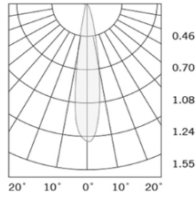

Photometric:

Standards

EN 60598-1

EN 60598-2-2

EN 60598-2-22

EN 60598-3-2

EN 60598-3-3

Order Code Ex: 96704011.50 27K 15D 9 1 W

CCT	Beam Angle	CRI	Driver	Finish
27K - 2700K	15D - 15°	9->90	1 - ON/OFF	W-White
30K - 3000K	24D - 24°	9->97	2 - 0/1-10V	B-Black
40K - 4000K	38D - 38°		3 - DALI	B-Brushed Varnish
	60D - 60°		4 - Phase Dimming	L-Light Bronze
			5 - Bluetooth	D-Dark Bronze
			6 - Casambi	

Pluxb luminaires are developed with globally recognized and tested components suppliers, however as per international standards tolerance in initial flux and connected load is at $\pm 5\%$. Unless stated otherwise, the values apply to an ambient temperature of 25°C