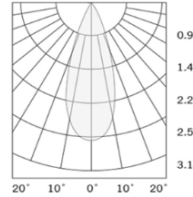

Photometric:

Standards

EN 60598-1

EN 60598-2-2

EN 60598-2-22

EN 60598-3-2

EN 60598-3-3

Order Code Ex: 96704011.50 27K 15D 9 1 W

CCT	Beam Angle	CRI	Driver	Finish
27K - 2700K	15D - 15°	9->90	1 - ON/OFF	W-White
30K - 3000K	24D - 24°	9->97	2 - 0/1-10V	B-Black
40K - 4000K	38D - 38°		3 - DALI	B-Brushed Varnish
	60D - 60°		4 - Phase Dimming	L-Light Bronze
			5 - Bluetooth	D-Dark Bronze
			6 - Casambi	

Pluxb luminaires are developed with globally recognized and tested components suppliers, however as per international standards tolerance in initial flux and connected load is at $\pm 5\%$. Unless stated otherwise, the values apply to an ambient temperature of 25°C