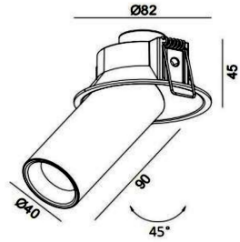

CHIO

**Features:**

CHIO sleek design, durability, and high-performance surface.  
 Die cast aluminum body with recessed adjustable Downlight design, with high-quality PC diffuser, renowned for its superior optical clarity.  
 Having different beam angles allows for flexibility in lighting design to minimize glare and ensure uniform light distribution Interchangeable and add-on glass diffuser or honeycomb louvre.  
 45° tiltable light focus make this fitting good for ambient lighting.  
 UGR <19 this spotlight sets a new standard in visual comfort.  
 Where innovation meets elegance to illuminate spaces with unparalleled brilliance and comfort.

**Technical Specifications:**

Input Voltage : 220- 240 V AC, 50/60Hz.  
 Wattage : 8-11W  
 High Lumen : 100lm/w  
 Light source: Citizen CLU02Q-1202  
 2 STEP Mac Adam  
 High efficiency, low flicker driver  
 Lamp Type : COB  
 COB Brand: Vossloh Schwabe / CREE  
 Driver Brand: Vossloh Schwabe / Tridonic  
 Operating Temperature: -20°C to 45°C  
 Glow Wire Test 850° C  
 Warranty : 5 Years  
 Life Time : 50,000hrs at ta 25°C (L90/B10)

**Fields of Application:**

Retail  
 Education  
 Galleries hotels  
 Living spaces

**Installation Method:**

Recessed Adjustable

Wattage(W)	:	8	11			
Finish	:	White(W)	Black(B)	Brushed Varnish	Light Bronze	Dark Bronze
Kelvin*	:	2700K	3000K	4000K		
Beam Angle	:	15°	24°	38°	60°	
CRI	:	90+	97+			
Driver	:	ON/OFF	0/1-10V	DALI	Phase Dimming	Bluetooth Casambi
						*Special Color and Finish on request

**Product Code (96704011.50):**

Wattage	Lumens(lm)	Dimension(Ø H) mm	Cut Out (mm)
8	800LM	40x90	82
11	1100LM	40x90	82

\*Luminous lux value is calculated for 4000K CRI>90

Pluxb luminaires are developed with globally recognized and tested components suppliers, however as per international standards tolerance in initial flux and connected load is at ±5%. Unless stated otherwise, the values apply to an ambient temperature of 25°C