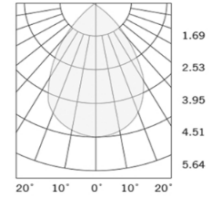

Photometric:

Standards

EN 60598-1

EN 60598-2-2

EN 60598-2-22

EN 60598-3-2

EN 60598-3-3

Order Code Ex: 96704011.50 27K 15D 9 1 W

CCT	Beam Angle	CRI	Driver	Finish
27K - 2700K	15D - 15°	9->90	1 - ON/OFF	W-White
30K - 3000K	24D - 24°	9->97	2 - 0/1-10V	B-Black
40K - 4000K	38D - 38°		3 - DALI	B-Brushed Varnish
	60D - 60°		4 - Phase Dimming	L-Light Bronze
			5 - Bluetooth	D-Dark Bronze
			6 - Casambi	

Pluxb luminaires are developed with globally recognized and tested components suppliers, however as per international standards tolerance in initial flux and connected load is at $\pm 5\%$. Unless stated otherwise, the values apply to an ambient temperature of 25°C