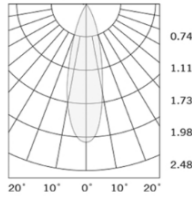

Photometric:

Standards

EN 60598-1

EN 60598-2-2

EN 60598-2-22

EN 60598-3-2

EN 60598-3-3

Order Code Ex: 96704011.50 27K 15D 9 1 W

CCT	Beam Angle	CRI	Driver	Finish
27K - 2700K	15D - 15°	9->90	1 - ON/OFF	W-White
30K - 3000K	24D - 24°	9->97	2 - 0/1-10V	B-Black
40K - 4000K	38D - 38°		3 - DALI	B-Brushed Varnish
	60D - 60°		4 - Phase Dimming	L-Light Bronze
			5 - Bluetooth	D-Dark Bronze
			6 - Casambi	

Pluxb luminaires are developed with globally recognized and tested components suppliers, however as per international standards tolerance in initial flux and connected load is at $\pm 5\%$. Unless stated otherwise, the values apply to an ambient temperature of 25°C