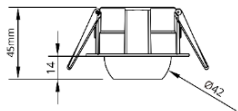

BRUNO

Features:

BRUNO is an Adjustable Downlight has a sleek and versatile recessed lighting. Crafted from durable die cast Aluminum this fixture ensures longevity, superior heat dissipation, Its sleek design is engineered for precision and adaptability, featuring a 50° and 355° rotation, allowing for precise light direction. Available in six sophisticated body colors—Black, White, Matt Silver, Matt Brass, Nickel, and Chrome.

Technical Specifications:

Input Voltage: 220- 240 V AC, 50 Hz.
Wattage: 6W
High Lumen: 90lm/w
3 STEP Mac Adam
High efficiency, low flicker driver
Lamp Type: COB
Operating Temperature: -20°C to 45°C
Glow Wire Test 850° C
Warranty: 5 Years
Life Time: 50,000hrs at 25°C (L80/B10).

Fields of Application:

Retail
Galleries hotels
Living spaces
Conference rooms
Counters
Restaurants

Installation Method:

Recessed Adjustable

Wattage	:	6					
Finish	:	White(W)	Black(B)	Silver(S)	Brass(B)	Nickel(N)	Chrome(C)
Kelvin*	:	2700K	3000K	3500K	4000K	5000K	5700K
Beam Angle	:	15°	24°	36°	60°		
CRI	:	90+					
Driver	:	ON/OFF	0/1-10V	DALI	Phase Dimming		

*Special Color & Finish on request

Product Code (96806506.50):

Wattage	Lumens(lm)	Dimension(ØxH)mm	Cut Out (mm)
6	540LM	65x45	55-58

*Luminous flux value is calculated for 4000K CRI>80