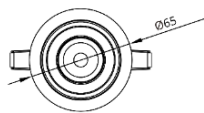

BRUNO

Features:

BRUNO is an Adjustable Downlight has a sleek and versatile recessed lighting. Crafted from durable die cast Aluminum this fixture ensures longevity, superior heat dissipation, Its sleek design is engineered for precision and adaptability, featuring a 50° and 355° rotation, allowing for precise light direction. Available in six sophisticated body colors—Black, White, Matt Silver, Matt Brass, Nickel, and Chrome.

Technical Specifications:

Input Voltage: 220- 240 V AC, 50 Hz.
 Wattage: 6W
 High Lumen: 90lm/w
 3 STEP Mac Adam
 High efficiency, low flicker driver
 Lamp Type: COB
 Operating Temperature: -20°C to 45°C
 Glow Wire Test 850° C
 Warranty: 5 Years
 Life Time: 50,000hrs at 25°C (L80/B10).

Fields of Application:

Retail
 Galleries hotels
 Living spaces
 Conference rooms
 Counters
 Restaurants

Installation Method:

Recessed Adjustable

Wattage	:	6					
Finish	:	White(W)	Black(B)	Silver(S)	Brass(B)	Nickel(N)	Chrome(C)
Kelvin*	:	2700K	3000K	3500K	4000K	5000K	5700K
Beam Angle	:	15°	24°	36°	60°		
CRI	:	90+					
Driver	:	ON/OFF	0/1-10V	DALI	Phase Dimming		

*Special Color & Finish on request

Product Code (96806506.50):

Wattage	Lumens(lm)	Dimension(ØxH)mm	Cut Out (mm)
6	540LM	65x45	55-58

*Luminous flux value is calculated for 4000K CRI>80

Photometric:

Standards