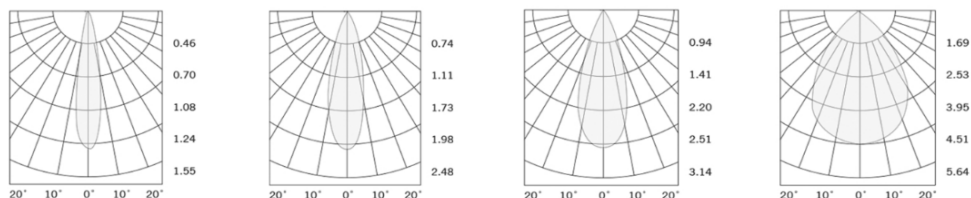

Fields of Application:

Retail
 Galleries hotels
 Living spaces
 Conference rooms
 Counters
 Restaurants

Installation Method:

Recessed Adjustable

Wattage	:	6					
Finish	:	White(W)	Black(B)	Silver(S)	Brass(B)	Nickel(N)	Chrome(C)
Kelvin*	:	2700K	3000K	3500K	4000K	5000K	5700K
Beam Angle	:	15°	24°	36°	60°		
CRI	:	90+					
Driver	:	ON/OFF	0/1-10V	DALI	Phase Dimming		

*Special Color & Finish on request

Product Code (96806506.50):

Wattage	Lumens(lm)	Dimension(ØxH)mm	Cut Out (mm)
6	540LM	65x45	55-58

*Luminous flux value is calculated for 4000K CRI>80

Photometric:

Standards