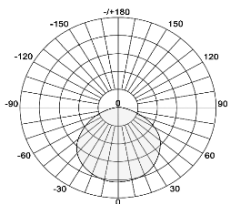

Photometric:

Standards :

- EN 60598-1
- EN 60598-2-2
- EN 60598-3-2
- EN 60598-3-3

Pluxb luminaires are developed with globally recognized and tested components suppliers, however as per international standards tolerance in initial flux and connected load is at ±5%. Unless stated otherwise, the values apply to an ambient temperature of 25°C