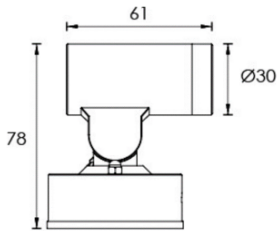

BRIZ

Description:

BRIZ is wall down light fixture designed to illuminate downward directions. It is typically installed on vertical surfaces such as walls to create a balanced and aesthetically pleasing lighting effect. These lights often contribute to ambient lighting and can enhance the visual appeal of indoor or outdoor spaces. They come in various designs, wattages, and light sources, providing flexibility for different lighting preferences and applications. It has very wide application like For enhance architectural features and provide ambient lighting in residential and commercial spaces, adding both style and functionality.

Product Specifications:

Front cover : Die cast Aluminium grey
 Housing : Die cast Aluminium grey
 Diffuser : Clear Glass
 Gasket: Moulding shaped silicone seal
 Lens/Reflector : Optical lens (efficiency>90%)
 Power Cable: 0.5 mt. power cable included
 Driver : High efficiency, low flicker driver
 Installation Type: Surface mounted
 Adjustable: Yes

Order Code:

| Product Code | Wattage | CCT | Voltage | Beam Angle | Finish | Control Mode |
|--------------|-----------------|----------|--------------|------------|--------------|--------------|
| 540061 | 01-1.5W(1x1.5W) | 27-2700K | A-220-240VAC | 8-8° | G-Grey | 1-ON/OFF |
| | 02-2W(1X2W) | 30-3000K | | 15-15° | C-Customized | 2-DALI |
| | | 40-4000K | | 25-25° | | 3-0/1-10V |
| | | 60-6000K | | 40-40° | | 4-Phase cut |
| | | | | 60-60° | | |